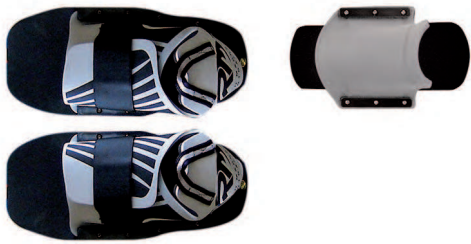

"DYNAMIC COMBO" ADULT SKI WITH SPEEDLOCK BINDING

"DYNAMIC COMBO ADULTO" pair of skis, easy and fun use. A tunnel concave under section allows a stable tracking and precisely bevelled edges for smooth stable turns. The accurate design provides lift from deep water starts and coordinates overall balance and control. Complete with 'Speedlock' quick adjust bindings and with rear slalom toe. Can be used as slalom ski. Available in threee diferent colours.

- 505028** Water ski carry bag with full lenght zip and grab handles.

"BUCCANEER COMBO" SKI WITH SPEEDLOCK BINDING

Technical features

Length 165 cm

- 505015** "BUCCANEER COMBO" pair of skis makes deep water starts effortless, opens up a whole world of family fun. The parabolic shaped side cut design makes turning easier while the wide forebody design and tunnel concave bottom surface creates a stable and responsive ride for beginners and advanced skiers alike. Complete with adjustable 'Speedlock' bindings. Can be used as slalom ski.
- 505028** Water ski carry bag with full length zip and grab handles.

"CALYPSO COMBO" SKI WITH EASY RIDER BINDING

Technical features

Length 150 cm

- 505020** "CALYPSO COMBO JUNIOR" pair of skis, is the best choice for skiers up to 50 kg. Features the concave under section and precision moulded bevel edges. Complete with adjustable 'Easy Rider' bindings. Usable as monoski as well.
- 505028** Water ski carry bag with full length zip and grab handles.

"EASY RIDER COMBO" BINDINGS

505023 Ski binding set with versatile velcro adjustment.

"SPEEDLOCK COMBO" BINDINGS

505024 Ski binding set with traditional adjustment.

WATER SKI CARRY BAG

505028 Water ski carry bag with full length zip and grab handles.