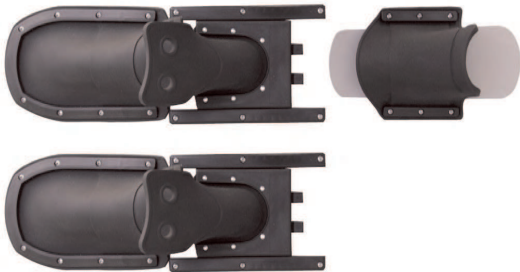

"DYNAMIC COMBO" ADULT SKI WITH SPEEDLOCK BINDING

"DYNAMIC COMBO ADULTO" pair of skis, easy and fun use. A tunnel concave under section allows a stable tracking and precisely bevelled edges for smooth stable turns. The accurate design provides lift from deep water starts and coordinates overall balance and control. Complete with 'Speedlock' quick adjust bindings and with rear slalom toe. Can be used as slalom ski. Available in threee diferent colours.

- 505028** Water ski carry bag with full lenght zip and grab handles.

"BUCCANEER COMBO" SKI WITH SPEEDLOCK BINDING

Technical features

Length 165 cm

- 505015** "BUCCANEER COMBO" pair of skis makes deep water starts effortless, opens up a whole world of family fun. The parabolic shaped side cut design makes turning easier while the wide forebody design and tunnel concave bottom surface creates a stable and responsive ride for beginners and advanced skiers alike. Complete with adjustable 'Speedlock' bindings. Can be used as slalom ski.
- 505028** Water ski carry bag with full length zip and grab handles.

"CALYPSO COMBO" SKI WITH EASY RIDER BINDING

Technical features

Length 150 cm

- 505020** "CALYPSO COMBO JUNIOR" pair of skis, is the best choice for skiers up to 50 kg. Features the concave under section and precision moulded bevel edges. Complete with adjustable 'Easy Rider' bindings. Usable as monoski as well.
- 505028** Water ski carry bag with full length zip and grab handles.

"EASY RIDER COMBO" BINDINGS

505023 Ski binding set with versatile velcro adjustment.

"SPEEDLOCK COMBO" BINDINGS

505024 Ski binding set with traditional adjustment.

WATER SKI CARRY BAG

505028 Water ski carry bag with full length zip and grab handles.